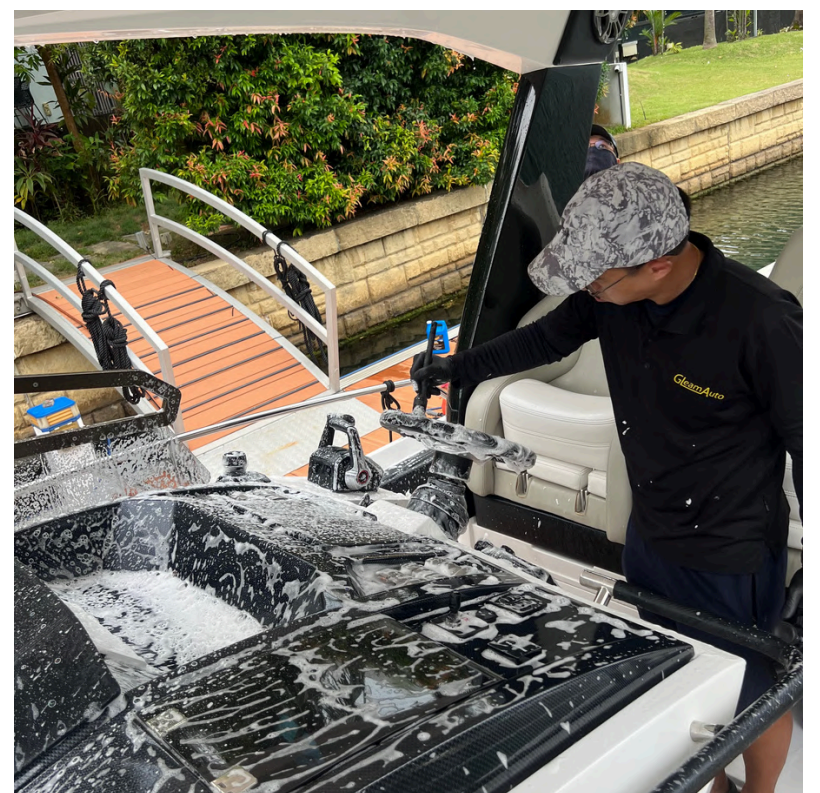

PROJECT: MARINE DETAILING

PROTECT WITH HIGH-TECH MARINE SOLUTIONS

MODEL - KEY LARGO 40

PROJECT SCOPE:

- Exterior washing, detailing, polishing, marine protection coating
- Interior cleaning, detailing, surface protection coating
- Teak cleaning and coating